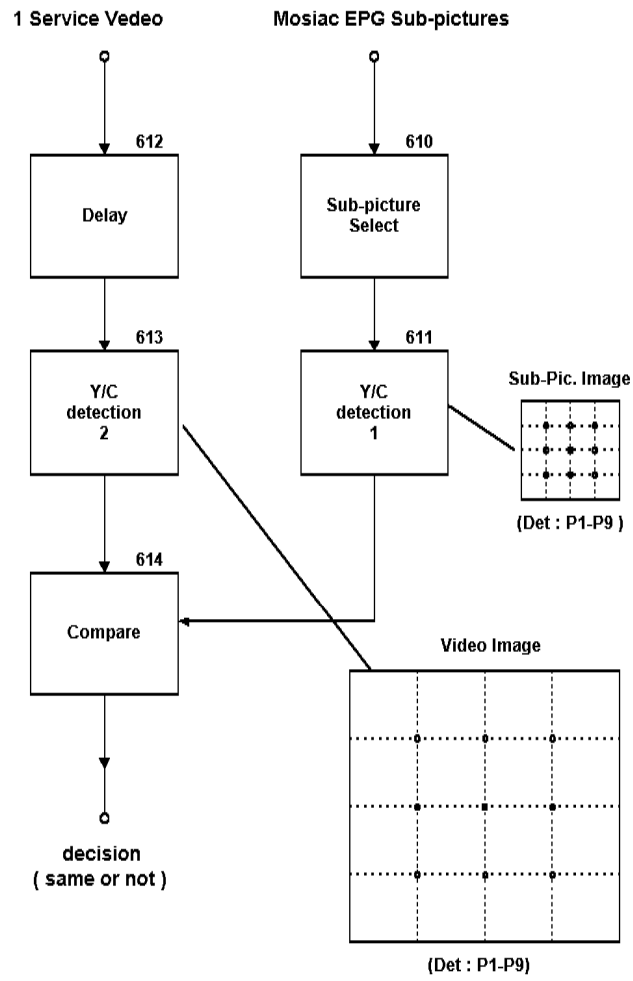

2

400(STB)

Service Entry List

Link_Service_Information

Service Entry List

Sub-pic 2 Indicator (X2,Y2)	Service Entry #1
Sub-pic 8 Indicator (X8,Y8)	Service Entry # 2
Sub-pic 1 Indicator (X1,Y1)	Service Entry # 3
⋮	⋮

Service index
Service_id
Service_name
Transport_stream_id
Network_id
Original_network_id
RF frequency
Symbol rate
FEC(Forward Error Corretion)
LNB frequency
LNB control voltage