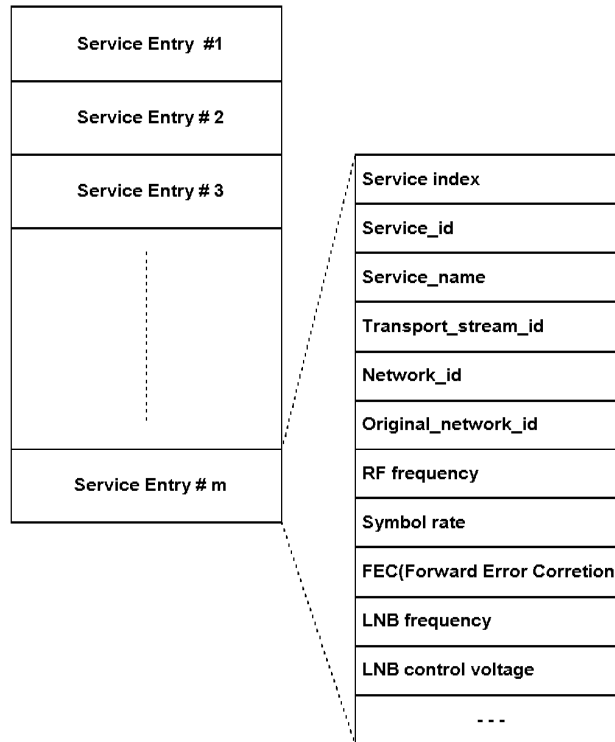

Service Entry List